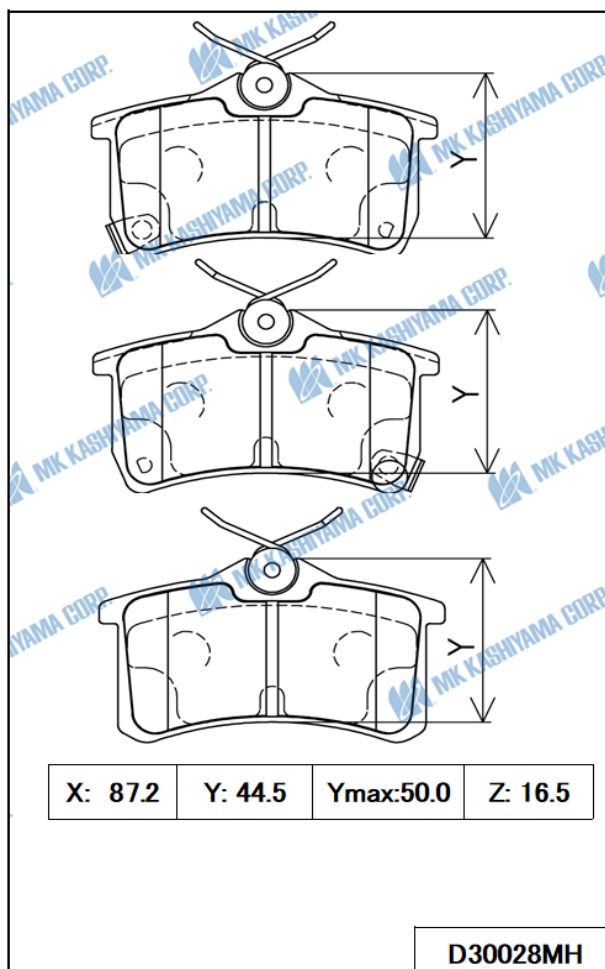

MK ITEM / INTERCHANGE NEWS

MARCH New Item Information

■ BRAKE PAD

MK No.	Position	Application	Quotation Month
D30025MH Made in Indonesia	Front	MG 5 1500cc 2020- <EUR,GEN> MG GT 1500cc 2020- <EUR,GEN>	March,2024
D30028MH Made in Indonesia FMSI D2291	Rear	MG 5 1500cc 2020- <EUR,GEN> MG GT 1500cc 2020- <EUR,GEN>	March,2024
D30034H Made in Indonesia FMSI D2108	Rear	MG 6 1800cc,1900cc 2012-2016 <EUR,GEN>	March,2024
D30042MH Made in Indonesia FMSI D2030	Front	MG GT 1400cc,1500cc 2014-2019 <EUR,GEN>	March,2024

MARCH New Item Drawing Information

MK ITEM / INTERCHANGE NEWS

MARCH New Item Drawing Information

 <table border="1" data-bbox="225 734 738 779"> <tr> <td>X: 106.6</td> <td>Y: 33.0</td> <td>Ymax:47.5</td> <td>Z: 16.0</td> </tr> </table> <table border="1" data-bbox="225 1064 738 1108"> <tr> <td>X: 106.6</td> <td>Y: 42.0</td> <td>Ymax:46.5</td> <td>Z: 16.0</td> </tr> </table> <p data-bbox="579 1261 770 1301" style="text-align: right;">D30034H</p>	X: 106.6	Y: 33.0	Ymax:47.5	Z: 16.0	X: 106.6	Y: 42.0	Ymax:46.5	Z: 16.0	 <table border="1" data-bbox="820 1104 1337 1149"> <tr> <td>X: 146.0</td> <td>Y: 46.0</td> <td>Ymax:52.8</td> <td>Z: 16.0</td> </tr> </table> <p data-bbox="1203 1261 1377 1301" style="text-align: right;">D30042MH</p>	X: 146.0	Y: 46.0	Ymax:52.8	Z: 16.0
X: 106.6	Y: 33.0	Ymax:47.5	Z: 16.0										
X: 106.6	Y: 42.0	Ymax:46.5	Z: 16.0										
X: 146.0	Y: 46.0	Ymax:52.8	Z: 16.0										