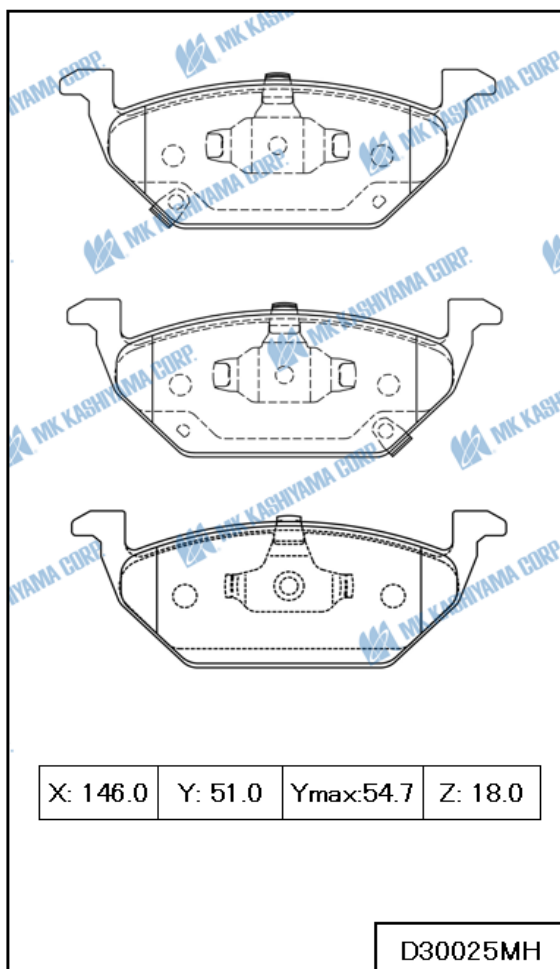

MK ITEM / INTERCHANGE NEWS

MARCH New Item Information

■ BRAKE PAD

MK No.	Position	Application	Quotation Month
D30025MH Made in Indonesia	Front	MG 5 1500cc 2020- <EUR,GEN> MG GT 1500cc 2020- <EUR,GEN>	March,2024
D30028MH Made in Indonesia FMSI D2291	Rear	MG 5 1500cc 2020- <EUR,GEN> MG GT 1500cc 2020- <EUR,GEN>	March,2024
D30034H Made in Indonesia FMSI D2108	Rear	MG 6 1800cc,1900cc 2012-2016 <EUR,GEN>	March,2024
D30042MH Made in Indonesia FMSI D2030	Front	MG GT 1400cc,1500cc 2014-2019 <EUR,GEN>	March,2024

MARCH New Item Drawing Information

MK ITEM / INTERCHANGE NEWS

MARCH New Item Drawing Information

 <table border="1" data-bbox="225 734 738 779"> <tr> <td>X: 106.6</td> <td>Y: 33.0</td> <td>Ymax:47.5</td> <td>Z: 16.0</td> </tr> </table> <table border="1" data-bbox="225 1064 738 1108"> <tr> <td>X: 106.6</td> <td>Y: 42.0</td> <td>Ymax:46.5</td> <td>Z: 16.0</td> </tr> </table> <p data-bbox="579 1261 770 1301" style="text-align: right;">D30034H</p>	X: 106.6	Y: 33.0	Ymax:47.5	Z: 16.0	X: 106.6	Y: 42.0	Ymax:46.5	Z: 16.0	 <table border="1" data-bbox="820 1104 1337 1149"> <tr> <td>X: 146.0</td> <td>Y: 46.0</td> <td>Ymax:52.8</td> <td>Z: 16.0</td> </tr> </table> <p data-bbox="1203 1261 1377 1301" style="text-align: right;">D30042MH</p>	X: 146.0	Y: 46.0	Ymax:52.8	Z: 16.0
X: 106.6	Y: 33.0	Ymax:47.5	Z: 16.0										
X: 106.6	Y: 42.0	Ymax:46.5	Z: 16.0										
X: 146.0	Y: 46.0	Ymax:52.8	Z: 16.0										