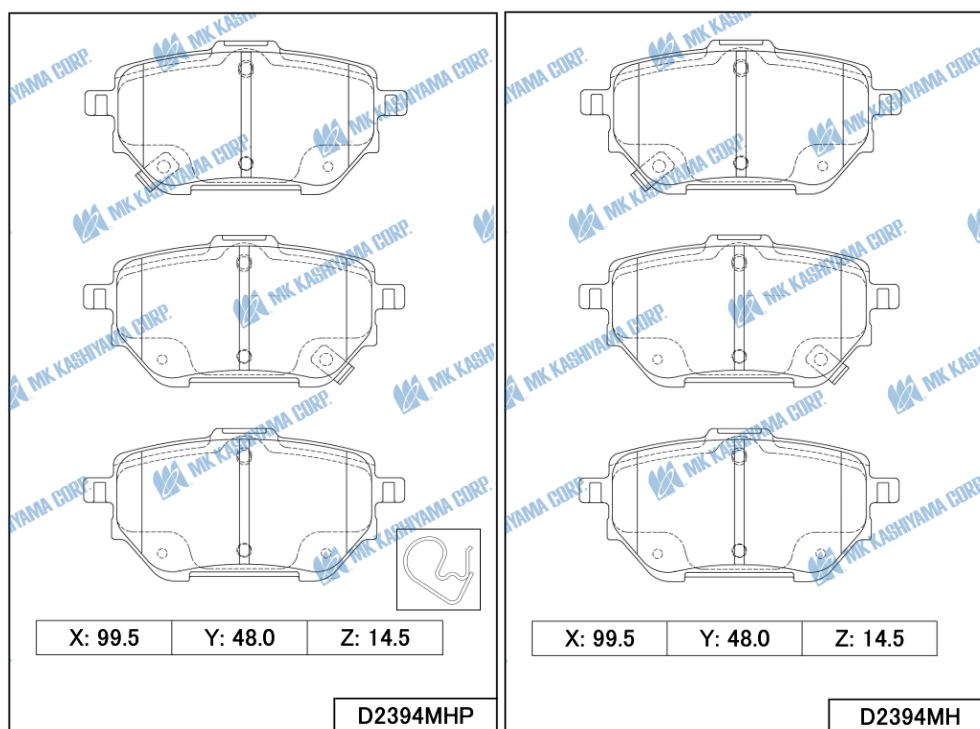

MK ITEM / INTERCHANGE NEWS

Valuable Information

■ Newly start Products with SHIM (Existing MK Item)

MK No.	Origin	Quotation Month
D2218H	Made in Indonesia	May, 2023
D2231H	Made in Indonesia	May, 2023

■ Interchange information (Existing MK item)

MK No.	Position	Application	Year
D11448MH	FRONT	HYUNDAI KAUAI N/KONA N (2000cc) <EUR,USA,CAN,AUS,ME>	2021.05-
D11472MH	REAR	HYUNDAI KAUAI N/KONA N (2000cc) <EUR,USA,CAN,AUS,ME>	2021.05-
D11472MH	REAR	HYUNDAI i30 N (2000cc) <EUR,GEN,AUS>	2021.03-
D11484MH	REAR	HYUNDAI TUCSON (1600cc,2000cc,2500cc) <EUR,RUS,GEN,AUS>	2021.01-
D11484MH	REAR	HYUNDAI TUCSON (1600cc,2000cc,2500cc) <USA,CAN,GEN>	2021.01-
D11490MH	FRONT	HYUNDAI SANTA FE (2200cc,2500cc,3500cc) <AUS,ME>	2022.01-
D2375MH	REAR	TOYOTA COROLLA (1200cc,1500cc,1600cc,1800cc,2000cc) <EUR,RUS,GEN-LHD>	2021.04-
D9066M	REAR	SUZUKI SX4 S-CROSS (1400cc,1500cc) <DEU,RUS,UK,AUS,ISR,SGP,TWN>	2021.04-