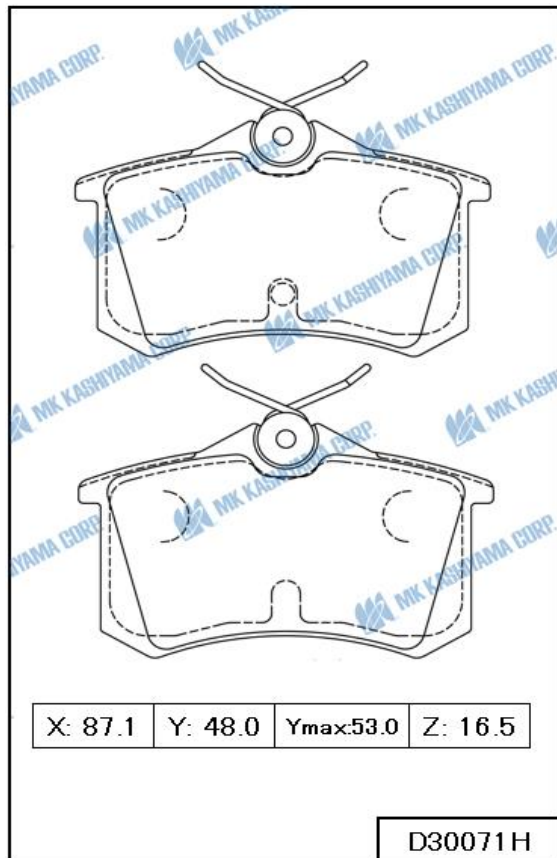

MK ITEM / INTERCHANGE NEWS

AUGUST New Item Drawing Information

■ BRAKE PAD

Valuable Information

■ Newly start Products with SHIM (Existing MK Item)

MK No.	Origin	Quotation Month
D2282H	Made in Japan, Indonesia	August, 2024
D7066MH	Made in Japan	August, 2024
D9015H	Made in Japan, Indonesia	August, 2024
D9078H	Made in Indonesia	August, 2024

■ Changed sets/carton Items (Existing MK Item)

Sets/Cartons of K3373 will be changed from August order (**End of November shipment**) for **made in Indonesia**.

<From August Order>

MK No.	Previous	Present	Origin
K3373	20 sets/ctn	28 sets/ctn	Made in Indonesia