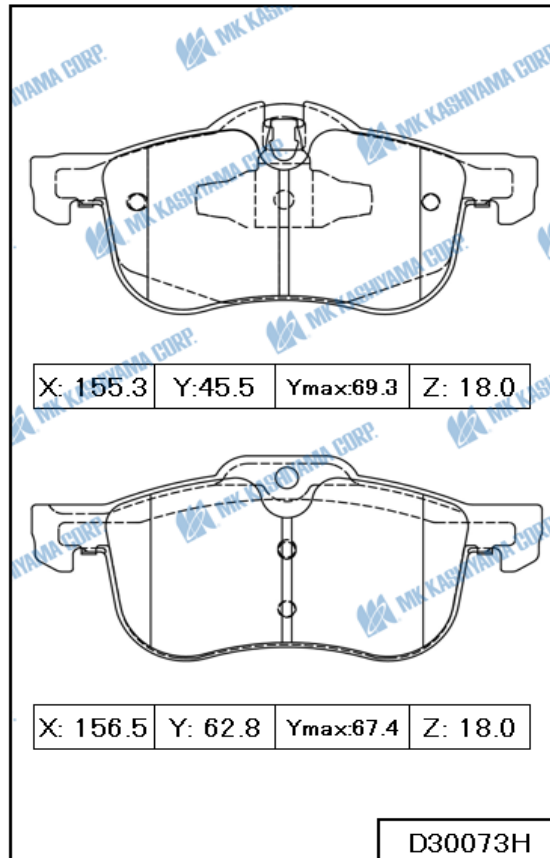

MK ITEM / INTERCHANGE NEWS

AUGUST New Item Drawing Information

■ BRAKE PAD

Valuable Information

■ Newly start Products with SHIM (Existing MK Item)

MK No.	Origin	Quotation Month
D2282H	Made in Japan, Indonesia	August, 2024
D7066MH	Made in Japan	August, 2024
D9015H	Made in Japan, Indonesia	August, 2024
D9078H	Made in Indonesia	August, 2024

■ Changed sets/carton Items (Existing MK Item)

Sets/Cartons of K3373 will be changed from August order (**End of November shipment**) for **made in Indonesia**.

<From August Order>

MK No.	Previous	Present	Origin
K3373	20 sets/ctn	28 sets/ctn	Made in Indonesia